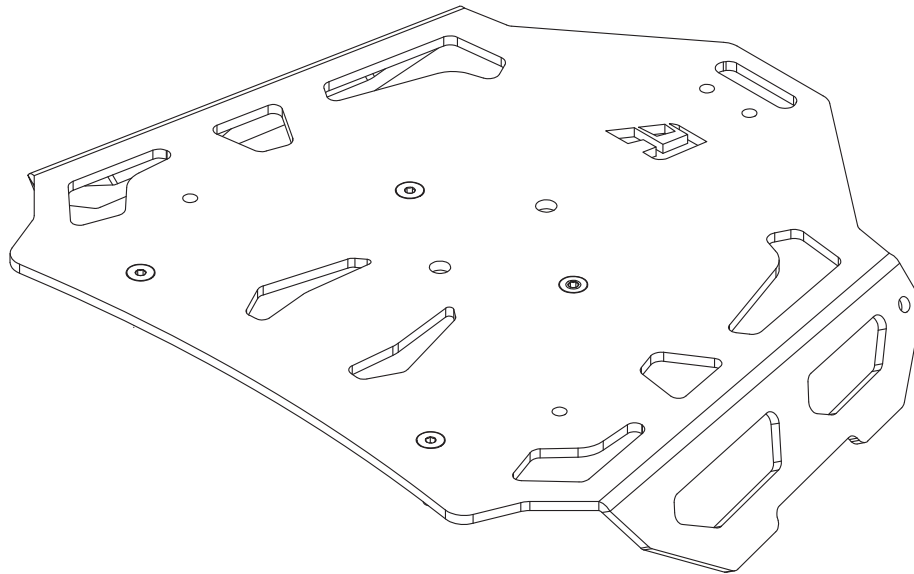

## AltRider Luggage Rack for Triumph Tiger 1200 Explorer

Package Contents:  
- luggage rack  
- Hardware kit