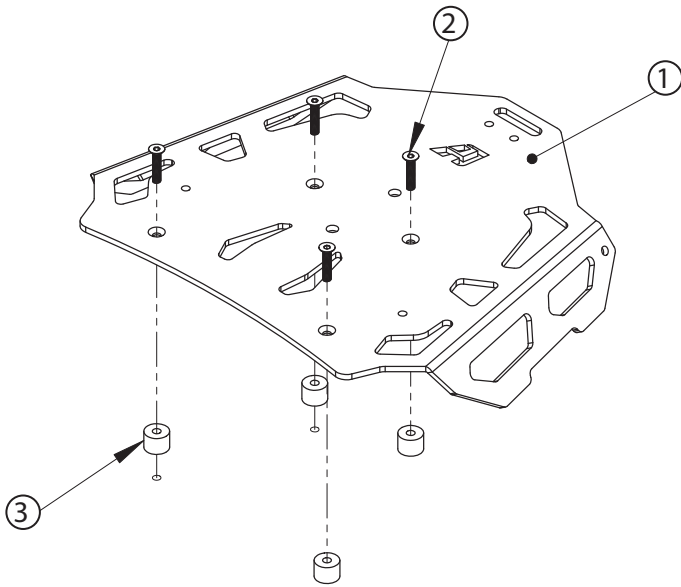

## Kit:

- ① luggage rack
- ② (4) M6 x 30 flat head screws
- ③ (4) aluminum spacers