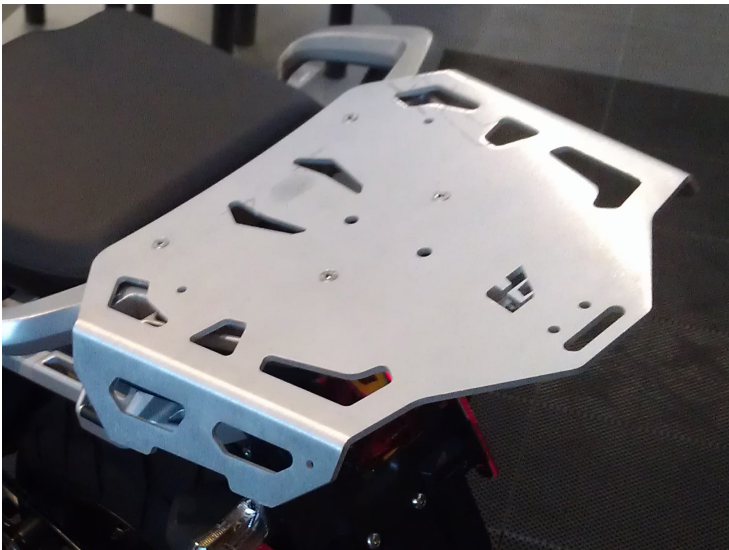

- ① Remove (4) OEM M6 screws and nuts using M4 allen driver and 10mm socket or wrench. Set nuts aside for reinstallation, you will no longer need the screws. Remove plastic cover (a). You will no longer need the black plastic cover.

- ③ Place AltRider luggage rack on top of spacers and line up holes. Insert the (4) provided M6 x 30mm flat head screws and OEM nuts. Begin to tighten alternating from one screw to another. Torque each screw to 10nm.